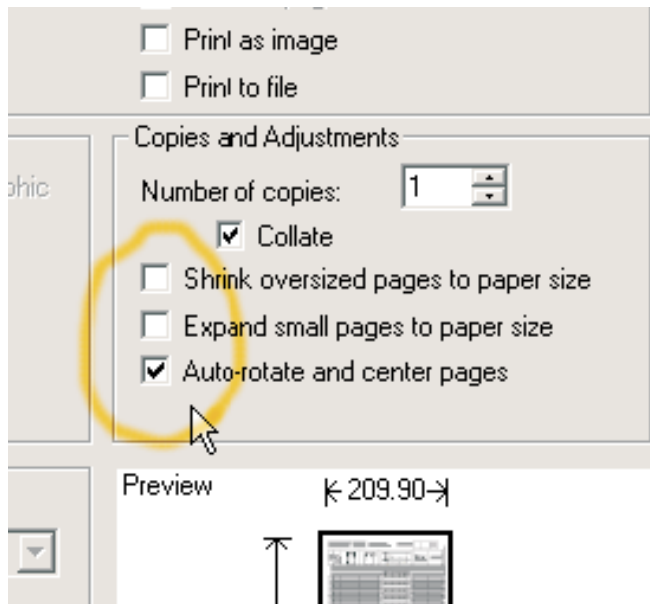

For a correctly sized printout, adjust Adobe Acrobat Reader's Print Menu settings as shown here:

Using these settings, print only page 2 and/or 3 of this document.

GenoType® HelicoDR 12

VER 1.0

00337-0208-02-1